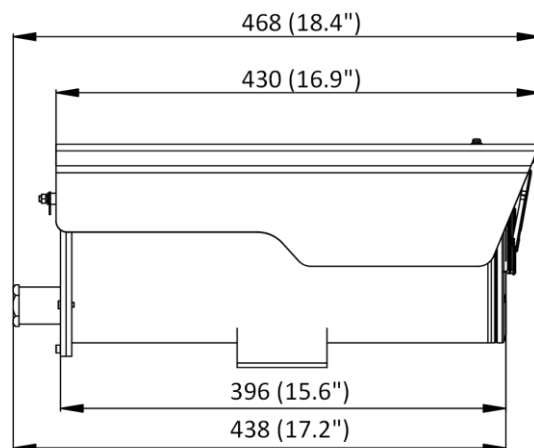

▪ **Typical Application**

Hikvision products are classified into three levels according to their anti-corrosion performance. Refer to the following description to choose for your using environment.

This model has TOP-LEVEL SPECIFIC PROTECTION.

Level	Description
Top-level protection	Hikvision products at this level are equipped for use in areas where professional anti-corrosion protection is a must. Typical application scenarios include coastlines, docks, chemical plants, and more.
Moderate protection	Hikvision products at this level are equipped for use in areas with moderate anti-corrosion demands. Typical application scenarios include coastal areas about 2 kilometers (1.24 miles) away from coastlines, as well as areas affected by acid rain.
No specific protection	Hikvision products at this level are equipped for use in areas where no specific anti-corrosion protection is needed.

▪ **Dimension**

Unit: mm (inch)