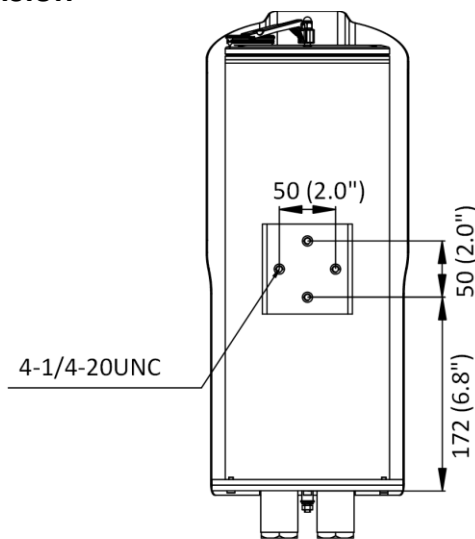

▪ **Dimension**

Unit: mm (inch)

▪ **Accessory**

▪ **Optional**

DS-1214ZJ-AC(OS) Horizontal pole mount	DS-1701ZJ-AC1(OS) Wall Mount
	

Distributed by

HIKVISION®

Headquarters