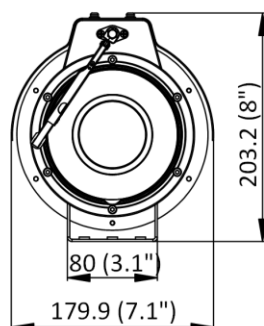

▪ **Typical Application**

Hikvision products are classified into three levels according to their anti-corrosion performance. Refer to the following description to choose for your using environment.

This model has TOP-LEVEL SPECIFIC PROTECTION.

Level	Description
Top-level protection	Hikvision products at this level are equipped for use in areas where professional anti-corrosion protection is a must. Typical application scenarios include coastlines, docks, chemical plants, and more.
Moderate protection	Hikvision products at this level are equipped for use in areas with moderate anti-corrosion demands. Typical application scenarios include coastal areas about 2 kilometers (1.24 miles) away from coastlines, as well as areas affected by acid rain.
No specific protection	Hikvision products at this level are equipped for use in areas where no specific anti-corrosion protection is needed.

▪ **Dimension**

Unit: mm (inch)